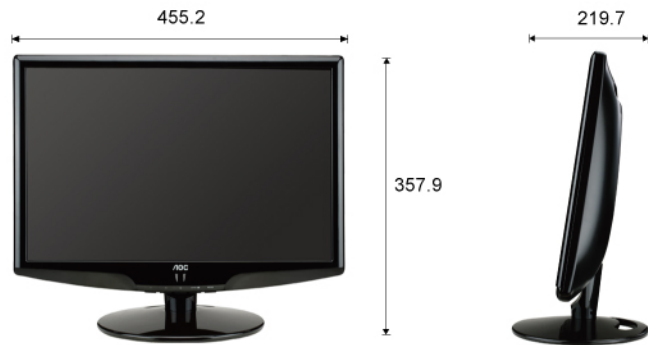

## Specifications:

Model Name	931Sn
Screen Size	18.5" W
Viewable Image Size	470mm diagonal
Pixel Pitch	0.3mm×0.3mm
Display Area	409.8mm×230.4mm
Brightness	250cd/m <sup>2</sup>
Contrast Ratio	60000:1 (DCR)
Response Time	5ms
Viewing Angles	170/160 (CR≥10)
Scan Frequency	H: 30KHz-80KHz V: 55-75Hz
Pixel Frequency	85.5MHz
Max. Resolution	1366×768@60Hz
Recommended Resolution	1366×768@60Hz
Display Colours	16.7M
Input Signal	Analog
Input Connector	15-pin D-Sub
Power Supply	110~264VAC, 50/60Hz
Power Consumption	On: <25W, Standby: <1W
Plug & Play	DDC 1/2B/CI or VESA DDC2B™
User Control	Auto, Eco/up, Down, Menu, Power
OSD Languages	8
Safety & Regulations	CUL, CCC, TUV/S, ROHS, CE, FCC, Vista
Wall-Mount	VESA 100mm
Cabinet Colour	Black
W × H × D (w/base)	455.2×357.9×219.7mm
W × H × D (package)	523×395×140mm
Weight (Net/Gross)	3.89kg/5.26kg